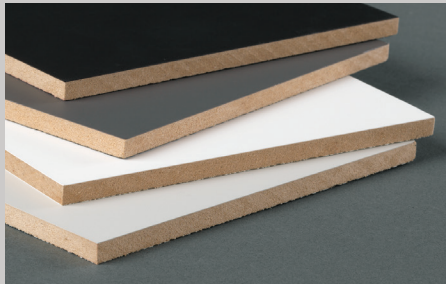

Cut-to-Size Panels
6mm and 19mm*

*Light Grey Matte not available in 19mm