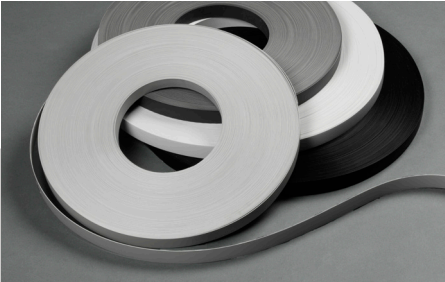

Light Grey Matte

White Matte

Anthracite Matte

Black Matte

Complimentary Matte Products

Scribe

Shaker Crown w/heel

Light Rail w/heel

Edgeband Rolls

Floating Shelves

Veneers

Cut-to-Size Panels
6mm and 19mm*

*Light Grey Matte not available in 19mm

Fillers

Product Care

Allure DLV products should be cleaned using a soft, nonabrasive cloth lightly moistened with soap and water and dried immediately after cleaning. Avoid using coarse brushes and rags as well as harsh chemicals such as ammonia, alcohol or bleach. All Allure DLV 5-Piece door and drawer front designs are shipped with a protective peel coat applied onto the face of the product. In order to ensure that no adhesive remnants remain on the face of the products, the protective film should be removed after installation is complete or at a maximum of 6 months after delivery.