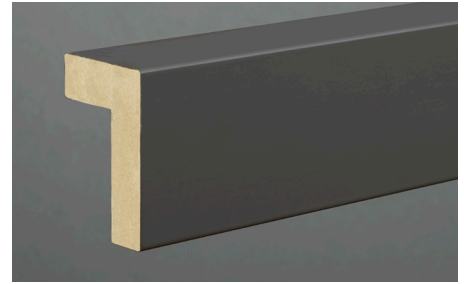

Light Grey Matte

White Matte

Anthracite Matte

Black Matte

Complimentary Matte Products

Scribe

Shaker Crown w/heel

Light Rail w/heel