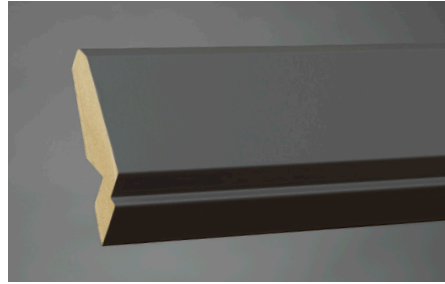

Light Grey Matte

White Matte

Anthracite Matte

Black Matte

Complimentary Matte Products

Scribe

Shaker Crown w/heel

Light Rail w/heel