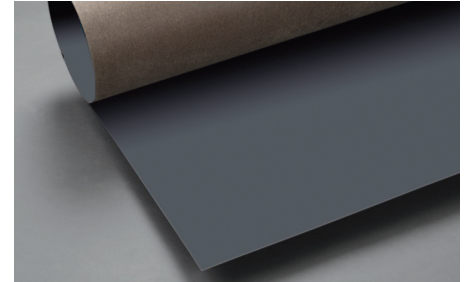

Complimentary Matte Products

Veneers

*Light Grey Matte not available in 19mm

Product Care

Allure DLV products should be cleaned using a soft, nonabrasive cloth lightly moistened with soap and water and dried immediately after cleaning. Avoid using coarse brushes and rags as well as harsh chemicals such as ammonia, alcohol or bleach. All Allure DLV 5-Piece door and drawer front designs are shipped with a protective peel coat applied onto the face of the product. In order to ensure that no adhesive remnants remain on the face of the products, the protective film should be removed after installation is complete or at a maximum of 6 months after delivery.

1-Year Limited Warranty

For a period of 1-year from the date of shipment, Allure products will be reasonably free of defects in materials and workmanship. When properly handled, Allure products will conform, within acceptable tolerances, to applicable manufacturing specifications. This limited warranty applies only to those Allure products which are stored, handled, and installed in the manner consistent with Conestoga's wood components. Conestoga will not be responsible or liable for any indirect, consequential or incidental damages or cost sustained by the user.